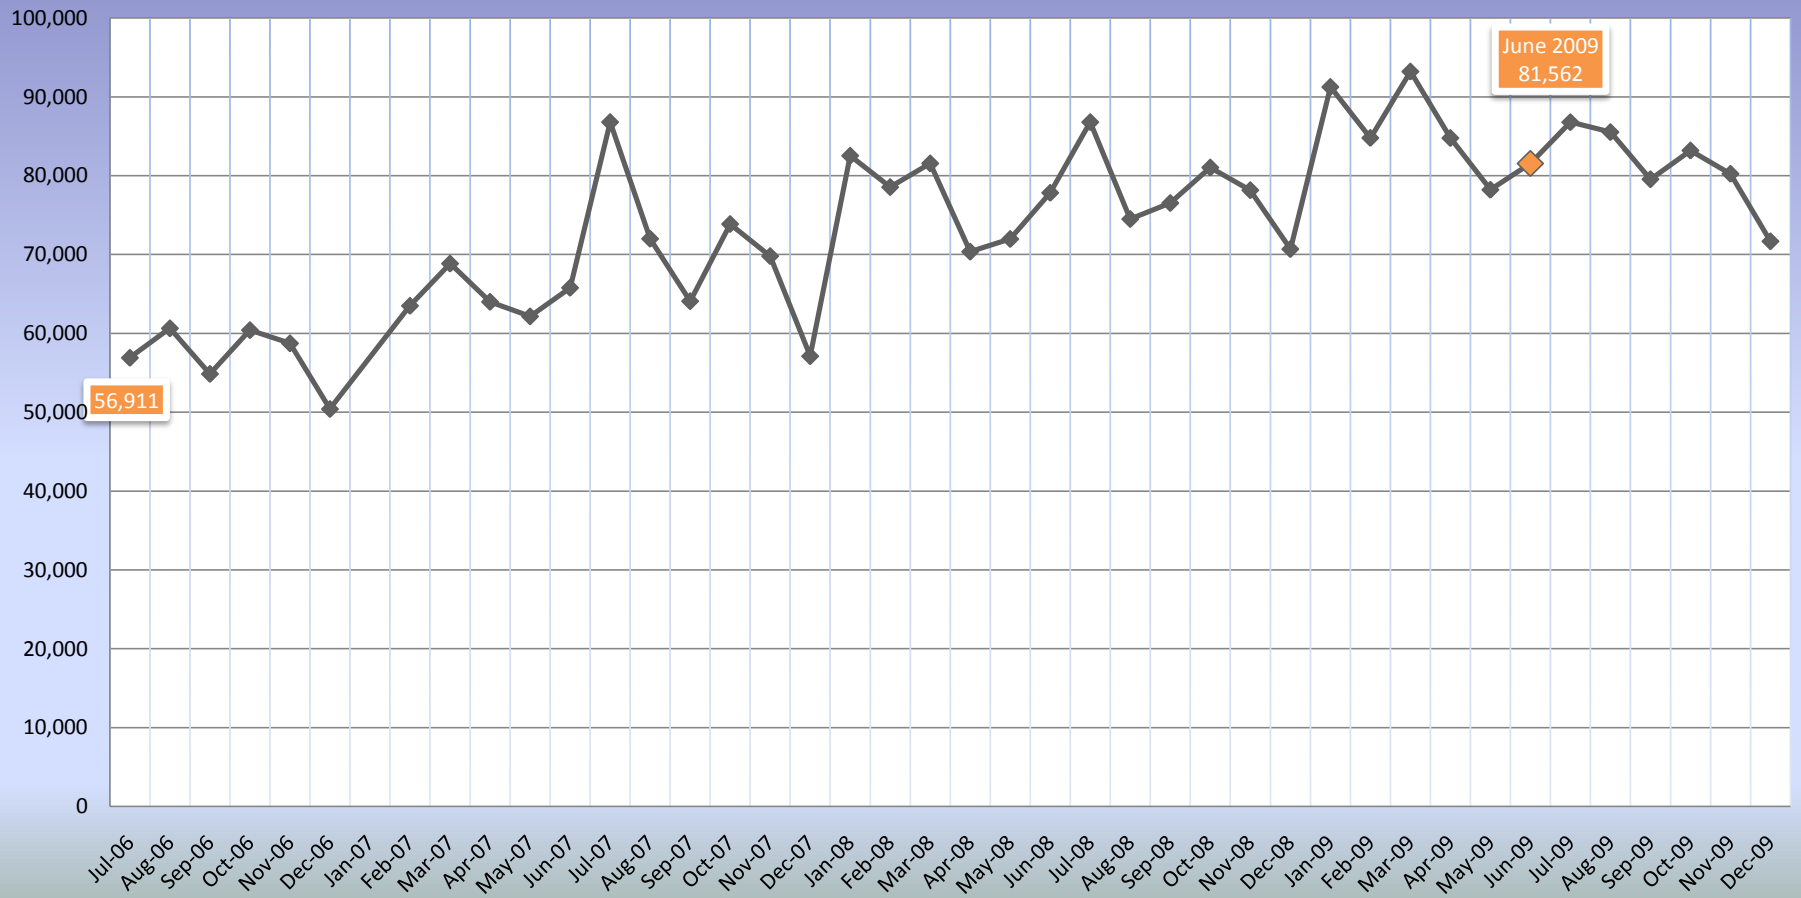

Number of Holds Placed July 2006 through Dec 2009

						Jul '06	Aug '06	Sep '06	Oct '06	Nov '06	Dec '06
						56,911	60,650	54,866	60,417	58,745	50,418
Jan '07	Feb '07	Mar '07	Apr '07	May '07	Jun '07	Jul '07	Aug '07	Sep '07	Oct '07	Nov '07	Dec '07
n/a	63,505	68,858	64,008	62,162	65,786	86,791	72,005	64,091	73,871	69,806	57,117
Jan '08	Feb '08	Mar '08	Apr '08	May '08	Jun '08	Jul '08	Aug '08	Sep '08	Oct '08	Nov '08	Dec '08
82,536	78,553	81,558	70,363	71,974	77,830	86,791	74,503	76,535	81,038	78,166	70,697
Jan '09	Feb '09	Mar '09	Apr '09	May '09	Jun '09	Jul '09	Aug '09	Sep '09	Oct '09	Nov '09	Dec '09
91,249	84,789	93,205	84,775	78,216	81,562	86,791	85,525	79,552	83,194	80,244	71,680