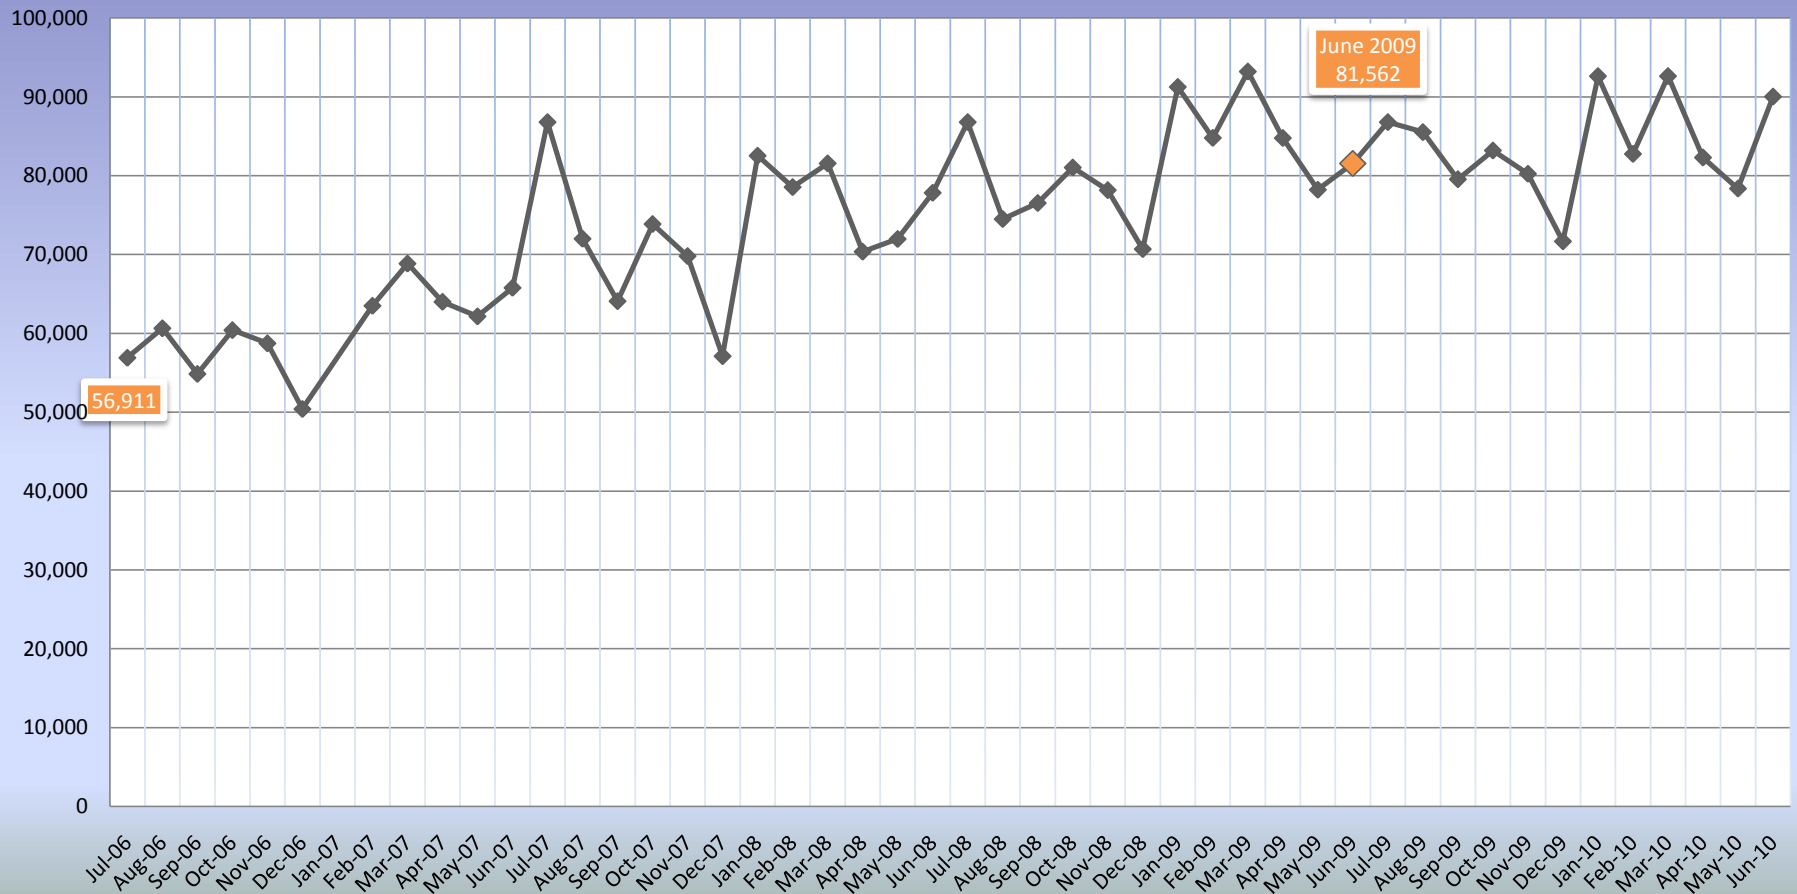

## Number of Holds Placed July 2006 through Dec 2009

						Jul '06	Aug '06	Sep '06	Oct '06	Nov '06	Dec '06
						56,911	60,650	54,866	60,417	58,745	50,418
Jan '07	Feb '07	Mar '07	Apr '07	May '07	Jun '07	Jul '07	Aug '07	Sep '07	Oct '07	Nov '07	Dec '07
n/a	63,505	68,858	64,008	62,162	65,786	86,791	72,005	64,091	73,871	69,806	57,117
Jan '08	Feb '08	Mar '08	Apr '08	May '08	Jun '08	Jul '08	Aug '08	Sep '08	Oct '08	Nov '08	Dec '08
82,536	78,553	81,558	70,363	71,974	77,830	86,791	74,503	76,535	81,038	78,166	70,697
Jan '09	Feb '09	Mar '09	Apr '09	May '09	Jun '09	Jul '09	Aug '09	Sep '09	Oct '09	Nov '09	Dec '09
91,249	84,789	93,205	84,775	78,216	81,562	86,791	85,525	79,552	83,194	80,244	71,680