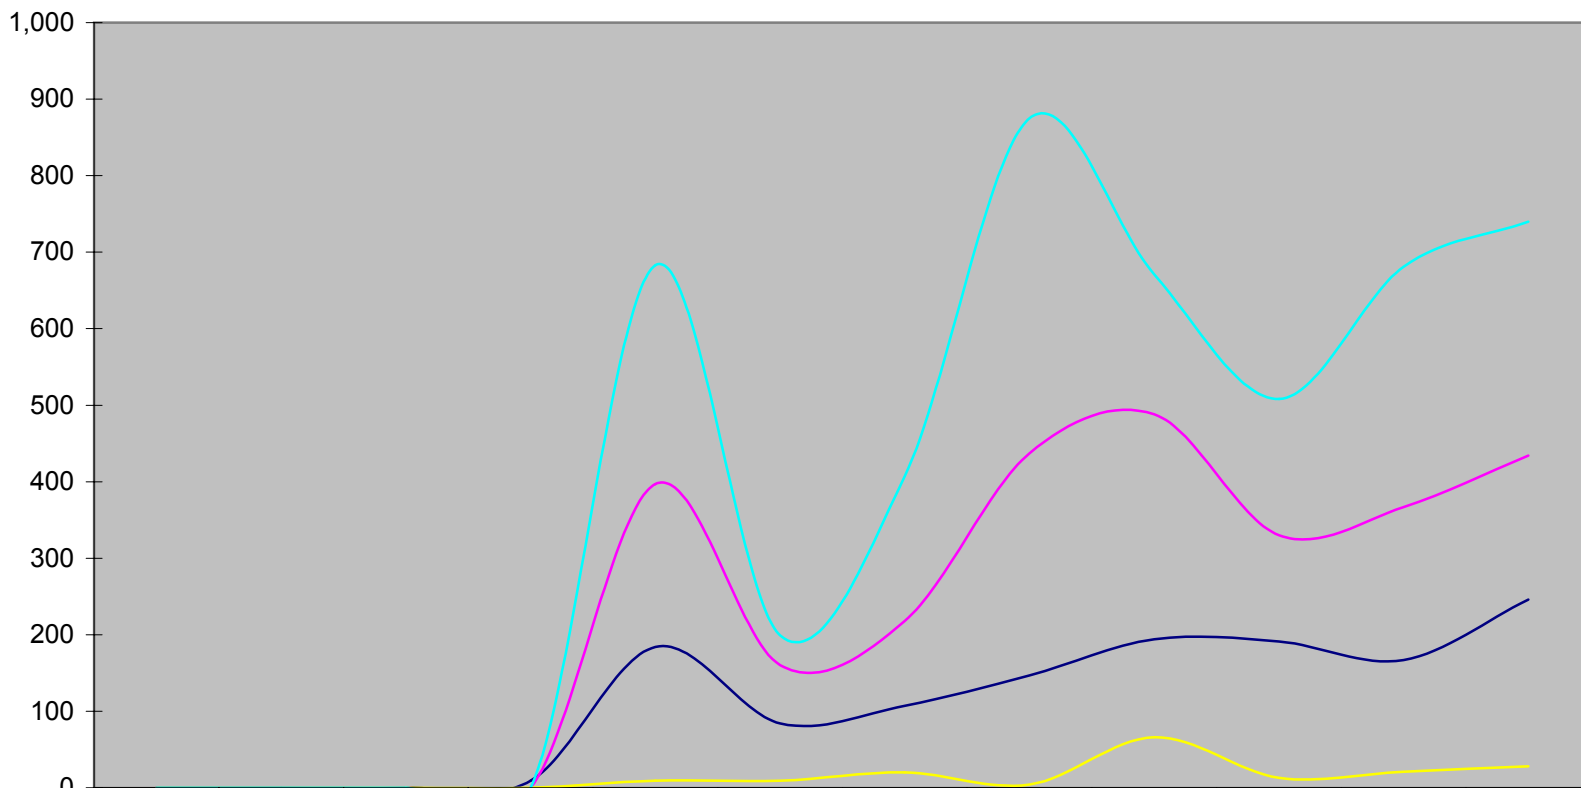

# Brown County Library

## Gale Group Database Usage Statistics 2001

— Sessions 
 — Views 
 — Retrievals 
 — Searches

	Jan	Feb	Mar	Apr	May	Jun	Jul	Aug	Sep	Oct	Nov	Dec
Sessions	0	0	0	9	184	84	107	147	194	191	167	246
Views	0	0	0	0	397	160	218	437	488	330	367	434
Retrievals	0	0	0	0	9	9	20	4	66	13	21	28
Searches	0	0	0	0	683	199	407	875	671	508	681	740

**Total Sessions: 1329**

**Total Views: 2831**

**Total Retrievals: 170**

**Total Searches: 4764**