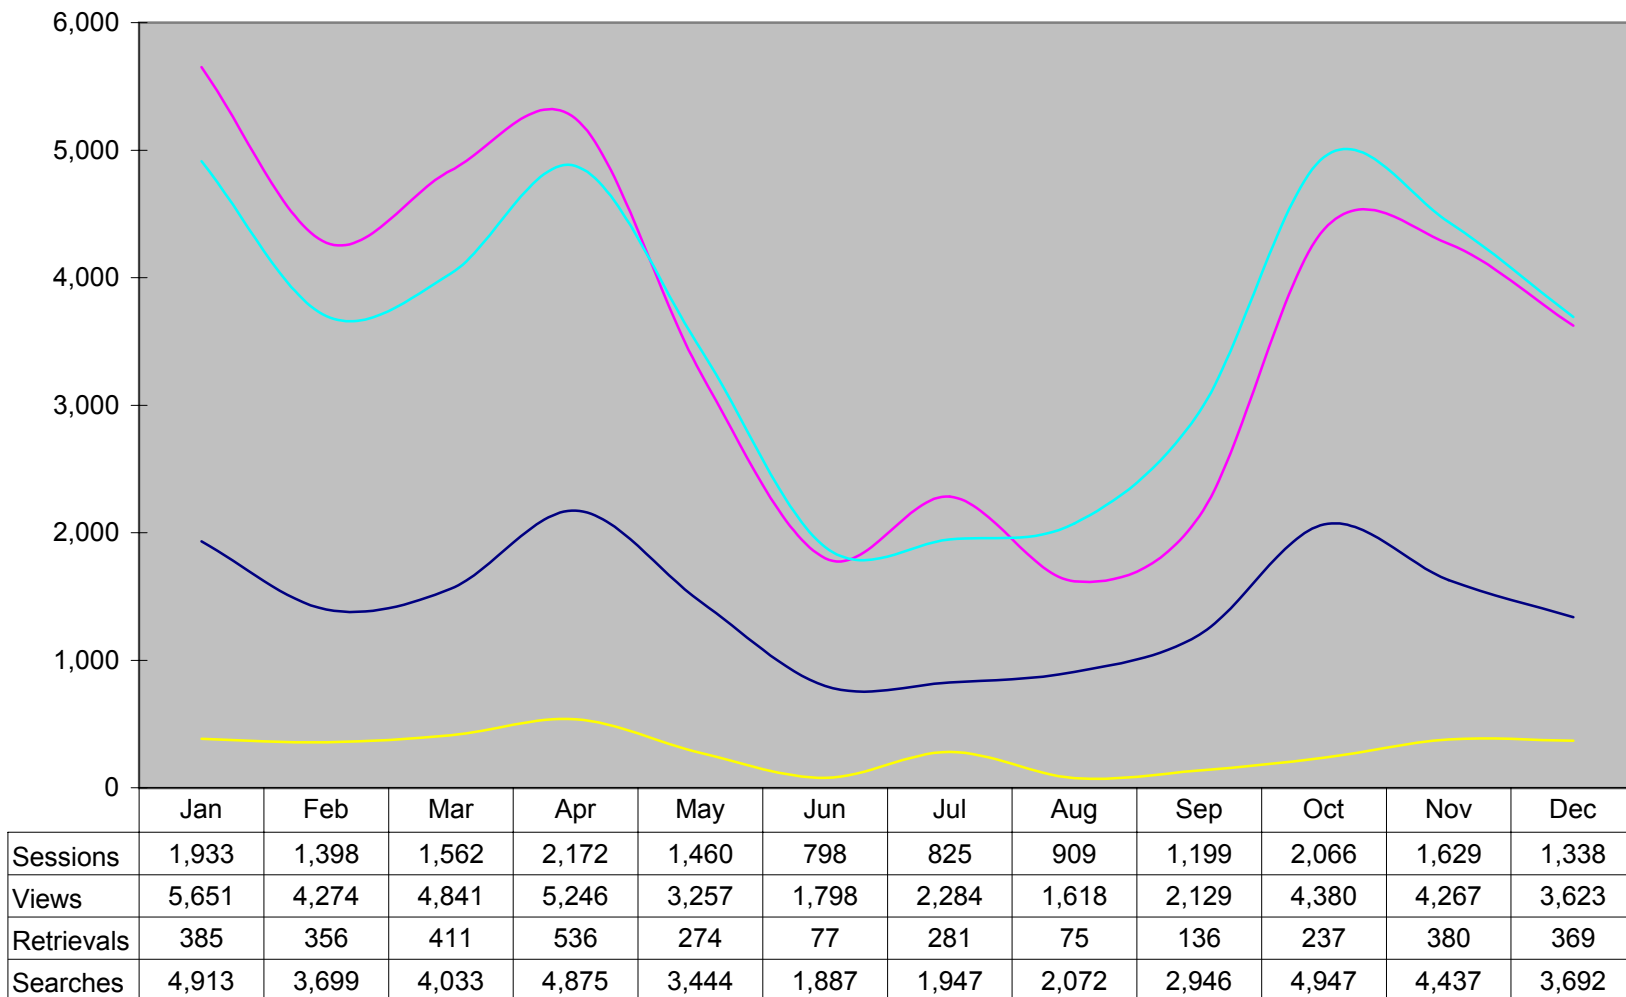

Appleton Public Library

Gale Group Database Usage Statistics 2001

— Sessions
 — Views
 — Retrievals
 — Searches

Total Sessions: 17289

Total Views: 43368

Total Retrievals: 3517

Total Searches: 42892