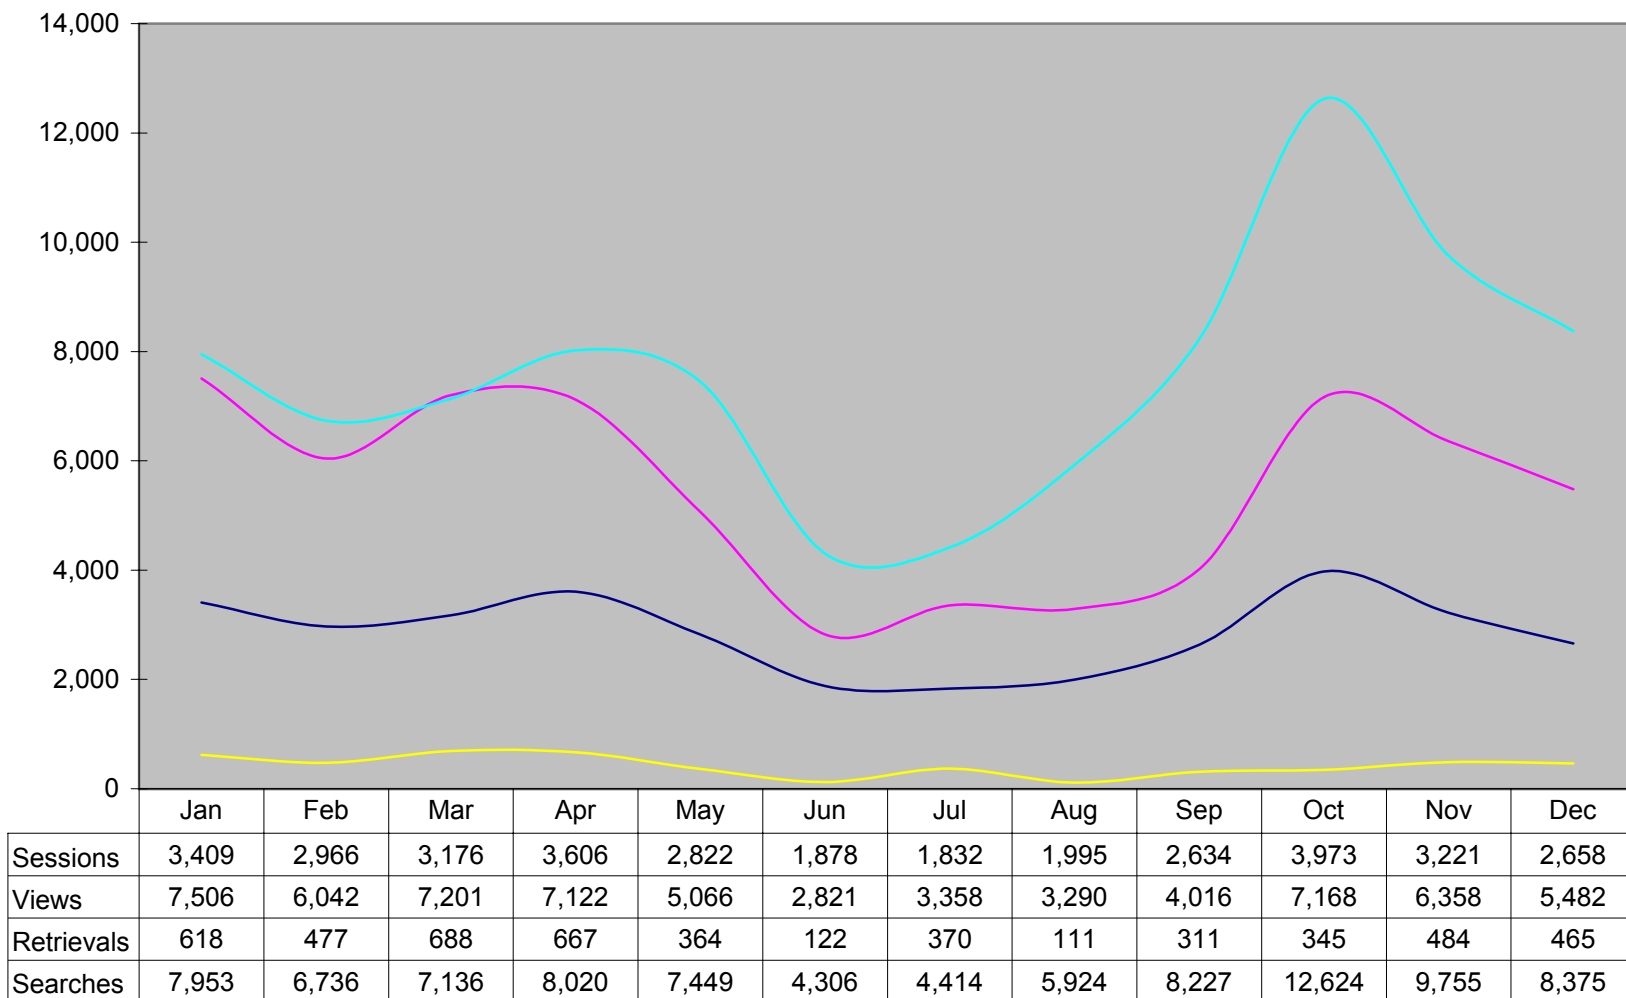

All OWLS & NFLS Libraries

Gale Group Database Usage Statistics 2001

— Sessions — Views — Retrievals — Searches

Total Sessions: 34170

Total Views: 65430

Total Retrievals: 5022

Total Searches: 90919