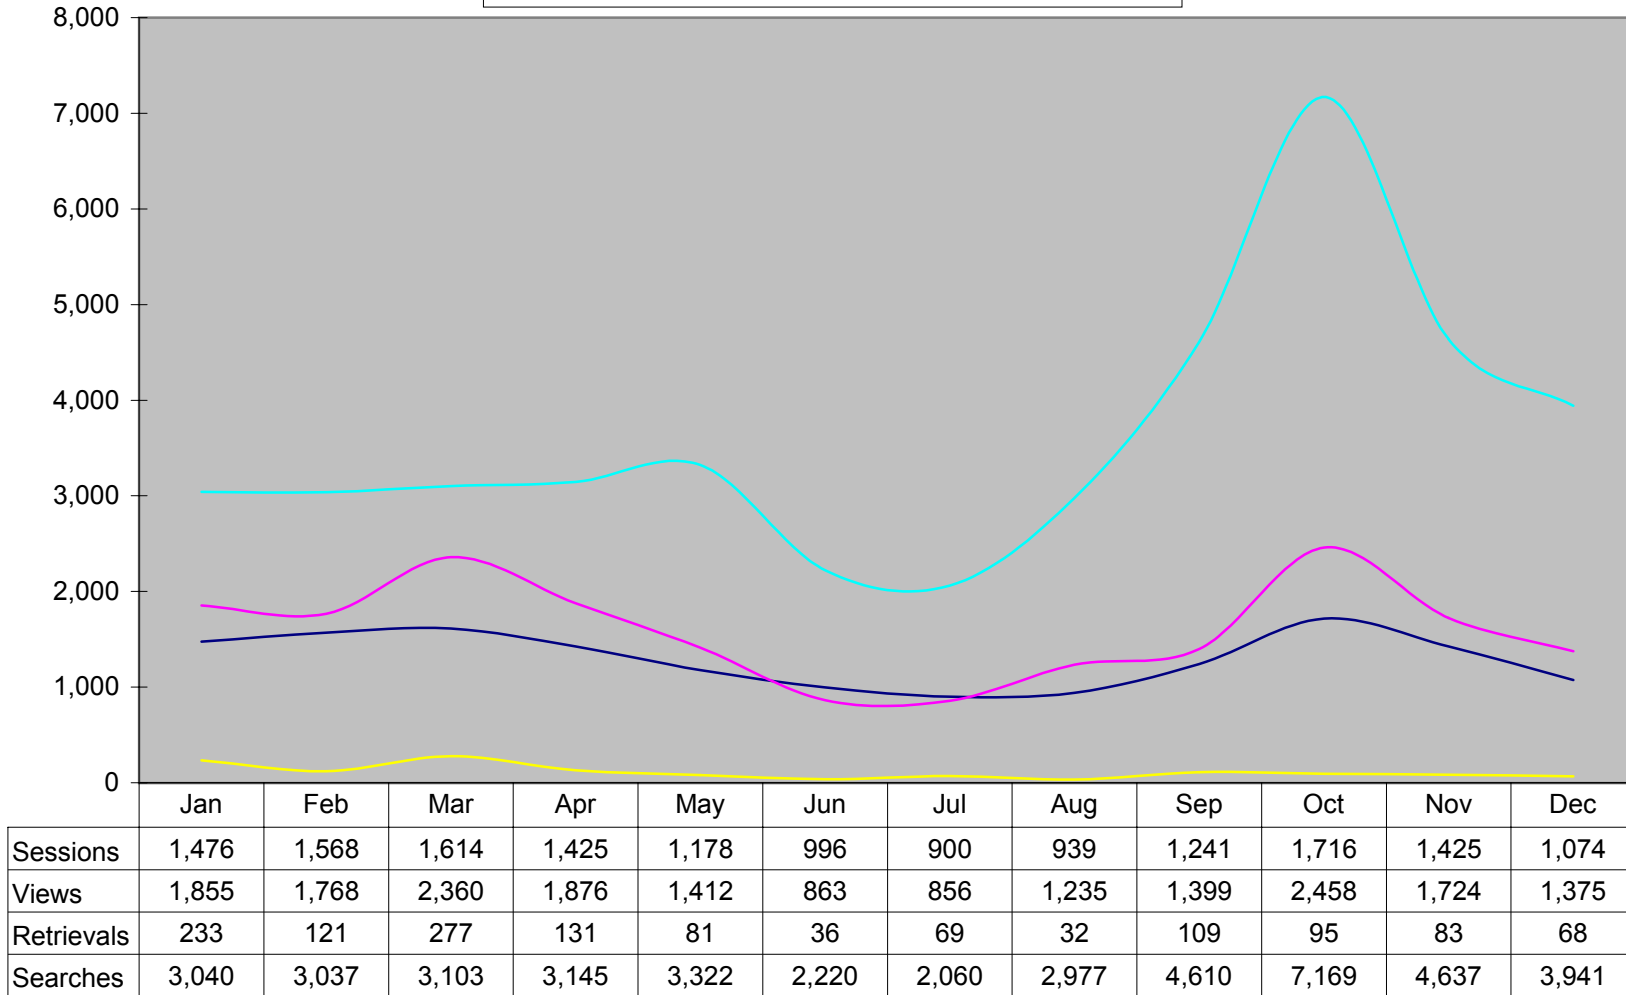

Other OWLS & NFLS Libraries

(Not including Brown County & Appleton Public)

Gale Group Database Usage Statistics 2001

Sessions Views Retrievals Searches

Total Sessions: 15552

Total Views: 19181

Total Retrievals: 1335

Total Searches: 43261